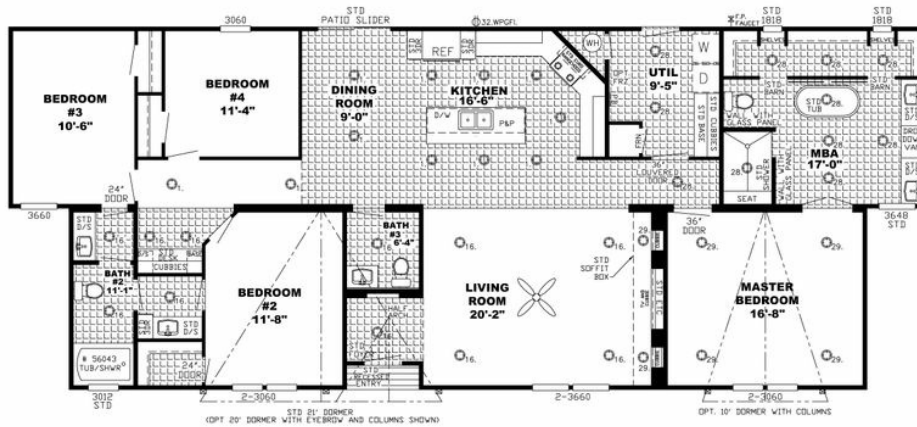

## THE TEAGAN Model number: 43EST32764BH18

**3 beds • 4 baths • 2432 sq.ft. • 32' width • 76' depth**

Our home building facilities invest in continuous product and process improvements. Plans, dimensions, features, materials, specifications and availability are subject to change without notice or obligation. Renderings and floor plans are representative likenesses of our homes and may differ from the actual homes. We invite you to tour a Home Center near you and inspect the highest value in quality housing available or call (501) 205-1913 to speak with a Home Consultant. Copyright 2017, CMH. All rights reserved.