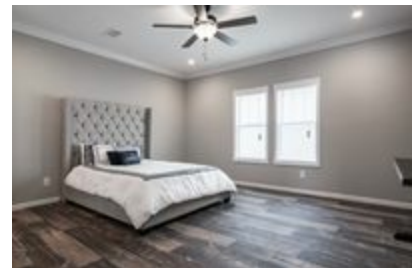

## THE TEAGAN Model number: 43EST32764BH18

**3 beds • 4 baths • 2432 sq.ft. • 32' width • 76' depth**

Our home building facilities invest in continuous product and process improvements. Plans, dimensions, features, materials, specifications and availability are subject to change without notice or obligation. Renderings and floor plans are representative likenesses of our homes and may differ from the actual homes. We invite you to tour a Home Center near you and inspect the highest value in quality housing available or call (501) 205-1913 to speak with a Home Consultant. Copyright 2017, CMH. All rights reserved.