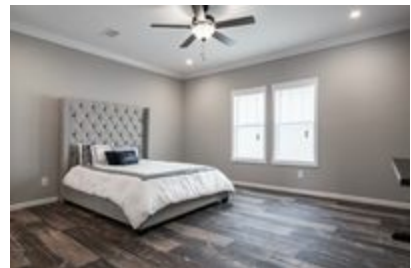

## THE TEAGAN Model number: 43EST32764BH18

**4 beds • 3 baths • 2432 sq.ft. • 32' width • 76' depth**

Our home building facilities invest in continuous product and process improvements. Plans, dimensions, features, materials, specifications and availability are subject to change without notice or obligation. Renderings and floor plans are representative likenesses of our homes and may differ from the actual homes. We invite you to tour a Home Center near you and inspect the highest value in quality housing available or call (501) 205-1913 to speak with a Home Consultant. Copyright 2017, CMH. All rights reserved.