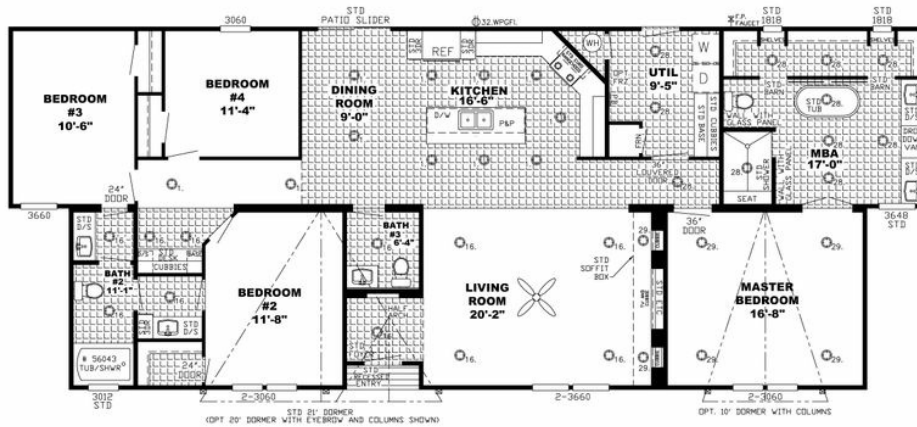

## THE TEAGAN Model number: 43EST32764BH18

**4 beds • 3 baths • 2432 sq.ft. • 32' width • 76' depth**

Our home building facilities invest in continuous product and process improvements. Plans, dimensions, features, materials, specifications and availability are subject to change without notice or obligation. Renderings and floor plans are representative likenesses of our homes and may differ from the actual homes. We invite you to tour a Home Center near you and inspect the highest value in quality housing available or call (501) 205-1913 to speak with a Home Consultant. Copyright 2017, CMH. All rights reserved.

## THE TEAGAN Model number: 43EST32764BH18

4 beds • 3 baths • 2432 sq.ft. • 32' width • 76' depth

Our home building facilities invest in continuous product and process improvements. Plans, dimensions, features, materials, specifications and availability are subject to change without notice or obligation. Renderings and floor plans are representative likenesses of our homes and may differ from the actual homes. We invite you to tour a Home Center near you and inspect the highest value in quality housing available or call (501) 205-1913 to speak with a Home Consultant. Copyright 2017, CMH. All rights reserved.