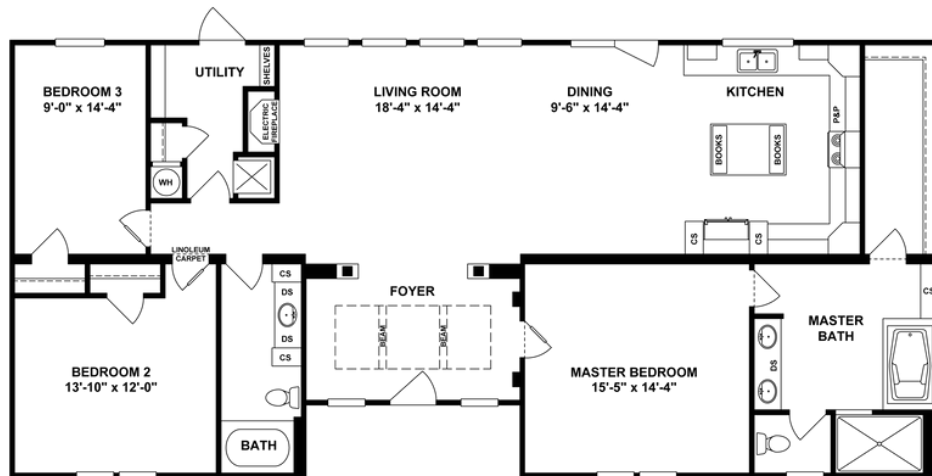

## THE GATES

Model number: 43IMP30643AH17

**3 beds • 2 baths • 2048 sq.ft. • 32' width • 64' depth**

Our home building facilities invest in continuous product and process improvements. Plans, dimensions, features, materials, specifications and availability are subject to change without notice or obligation. Renderings and floor plans are representative likenesses of our homes and may differ from the actual homes. We invite you to tour a Home Center near you and inspect the highest value in quality housing available or call (501) 205-1913 to speak with a Home Consultant. Copyright 2017, CMH. All rights reserved.