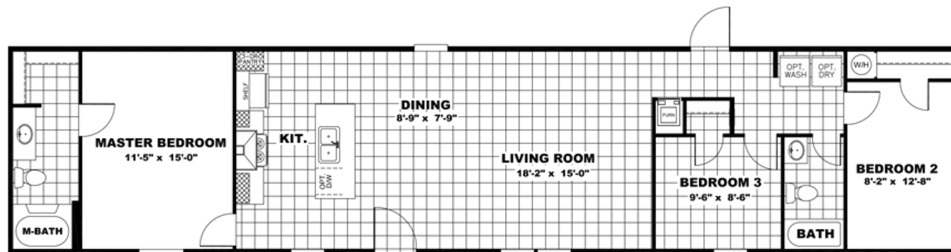

THE BREEZE

THE BREEZE

Model number: 37SSP16723AH18

3 beds • 2 baths • 1152 sq.ft. • 16' width • 72' depth

Our home building facilities invest in continuous product and process improvements. Plans, dimensions, features, materials, specifications and availability are subject to change without notice or obligation. Renderings and floor plans are representative likenesses of our homes and may differ from the actual homes. We invite you to tour a Home Center near you and inspect the highest value in quality housing available or call (501) 205-1913 to speak with a Home Consultant. Copyright 2017, CMH. All rights reserved.